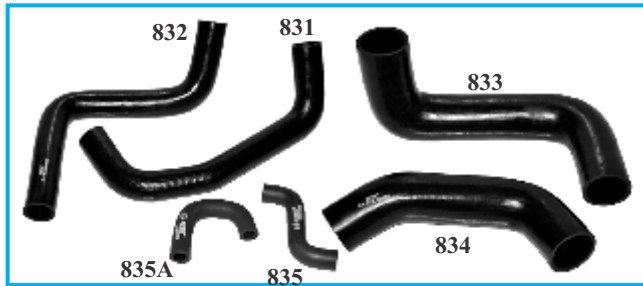

TRAX CRUISER

- AH 830 Hose Pipe Set (Set of 2 pcs.)
- AH 831 1 Big Bend Hose Crsuiser
- AH 832 2 Small Bend Hose Cruiser

- AH 833 Diesel Tank Hose Cruiser O/M (Big)
- AH 834 Diesel Tank Hose Cruiser N/M (Small)
- AH 835 Breather Hose Force (1081)
- AH 835A U-Bend Hose Force (1181)