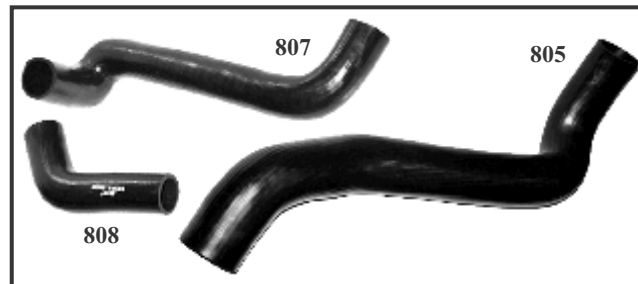

MAHINDRA THAR

AH 815		Hose Pipe Set (Set of 2 pcs.)
AH 816	1	Inlet Hose
AH 817	2	Outlet Hose

MAHINDRA TOURISTER

AH 806		Hose Pipe Set (Set of 2 pcs.)
AH 807	1	0060N Bottom Hose
AH 808	2	0940N Top Hose
AH 805		Bottom Hose (Long) Mahindra Tourister (32 Seater)