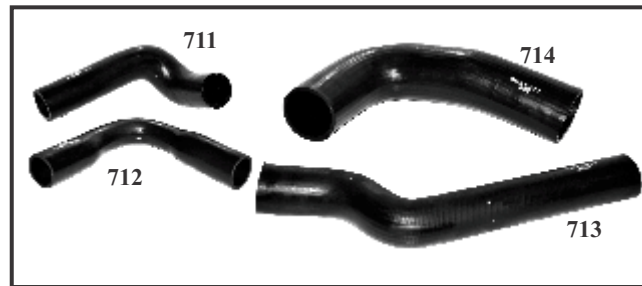

JEEP DIESEL

AH 700		Hose Pipe Set (Set of 2 pcs.)
AH 701/711	373	1 Top Hose (Bend Type)
AH 702	372	2 Bottom Hose (L-Bend)
AH 703	374	Air Cleaner Hose Jeep Diesel

JEEP SINGLE BELT & COMMANDER

AH 710		Hose Pipe Set (Set of 2 pcs.)
AH 711	373	1 Top Hose (Bend Type)
AH 712	266	2 Bottom Hose Jeep Single Belt
AH 713/723	378	Diesel Tank Hose Commander
AH 714	383	Air Cleaner Hose Commander

JEEP S4

AH 715		Hose Pipe Set (Set of 4 pcs.)
AH 716	391	1 Bottom Hose (Big)
AH 717	392	2 Top Hose, S-Bend
AH 718	393	3 Bypass Hose (Double Bend)
AH 719	4	4 Cut Piece Hose, (1" X 4")