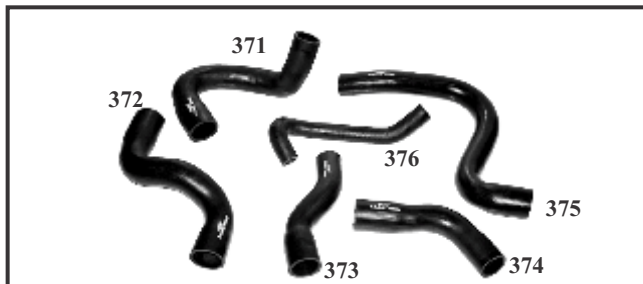

TATA INDICA VISTA

- | | |
|--------|-------------------------------|
| AH 370 | Hose Pipe Set (Set of 6 pcs.) |
| AH 371 | 1 Double Bend Hose, (0212) |
| AH 372 | 2 S-Bend Hose, (5817) |
| AH 373 | 3 S-Bend, Small, (5801) |
| AH 374 | 4 Half S-Bend, (5833) |
| AH 375 | 5 Triple Bend, Big (5802) |
| AH 376 | 6 Z-Bend Nalki Hose |