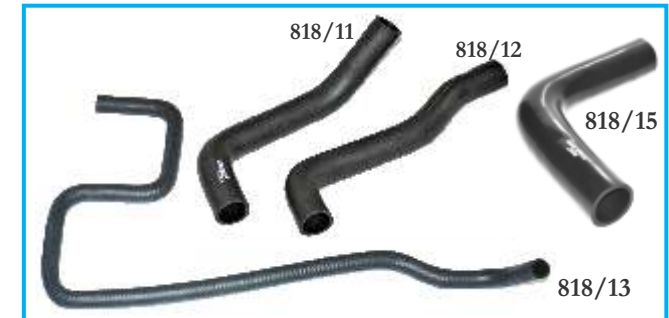

Mahindra Scorpio M2Di 2nd Gen. 2.5L EX

- AH 818/10 Hose Pipe Set Scorpio M2Di (Set of 2 Pcs.)
- AH 818/11 1 0304DB0490N Lower Hose Scorpio
- AH 818/12 2 0304DB0480N Upper Hose Scorpio
- AH 818/13 Hose Heater Outlet Scorpio Ist Gen 2.5L, 2nd Gen. 2.5L M2Di (1202DA0600N)
- AH 818/15 Diesel Tank Hose Scorpio M2Di (AH 793)