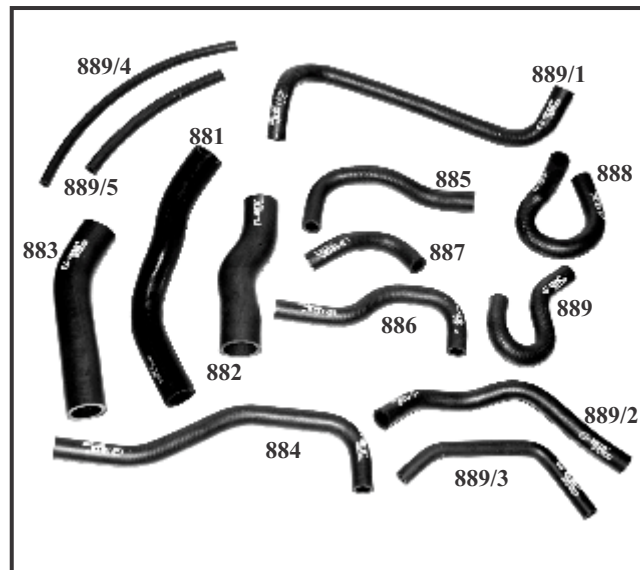

CHEVROLET TAVERA

CHEVROLET TAVERA

AH 880A	Hose Pipe Set Chevrolet Tavera (14 pcs.)
AH 881	1 1099 Lower Hose
AH 882	2 5770 Upper, S-Bend Hose
AH 883	3 C-Bend Hose
AH 884	4 0314 Hose
AH 885	5 7314 Hose
AH 886	6 7318 Hose
AH 887	7 7365 Hose
AH 888	8 5772 U-Bend Hose
AH 889	9 5771 U-Bend Hose
AH 889/1	10 7598 Hose
AH 889/2	11 7319 Hose
AH 889/3	12 7287 Hose
AH 889/4	13 7456 5mm X 12½" Long
AH 889/5	14 7392 8mm x 8½" Long