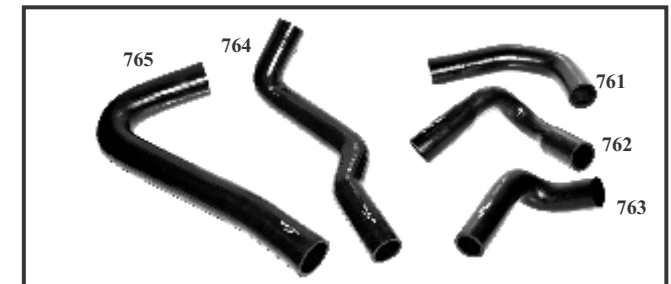

MAHINDRA MARSHAL, PIK-UP & UTILITY

AH 759		Hose Pipe Set Marshall N/M (3 pcs.)
AH 760		Hose Pipe Set Utility & Pik-up (2 pcs.)
AH 761	1	Top Hose (Small) Marshall / Pik-up / Utility
AH 762	2	Bottom Hose Marshall S/Belt/Pik-up/Utility
AH 763	3	Top Hose Marshal
AH 764	378/2	Diesel Tank Hose Marshall/Pik-up/Utility
AH 765	381/2	Air Cleaner Hose Marshall / Pik-up / Utility