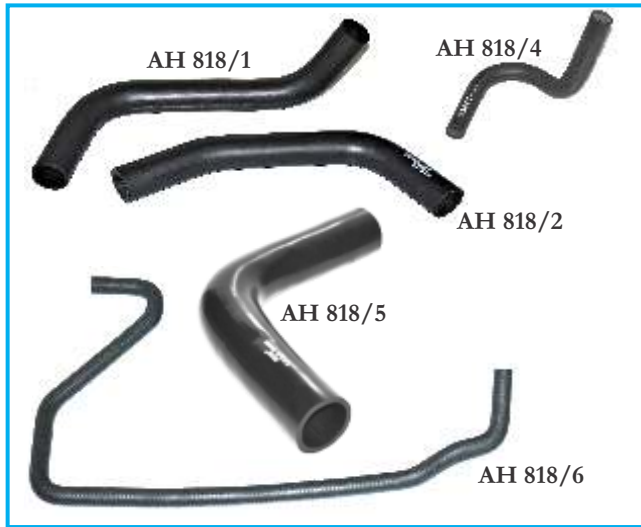

Mahindra Scorpio S2 & S3 2.5L 3rd Gen.