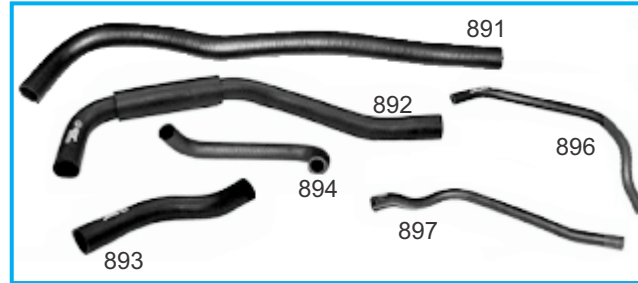

MAHINDRA JEETO

1. AH 890 Hose Pipe Set Mahindra Jeeto (4 Pcs.)
   AH 891 1. Radiator Inlet Hose (2150N)
   AH 892 2. Radiator Outlet Hose
   AH 893 3. Rubber Hose(2190N)
   AH 894 4. Branch Hose

1. AH 896 D10050606CAA11490N U-Bend Hose
   AH 897 D10050606CAA11780N Hose