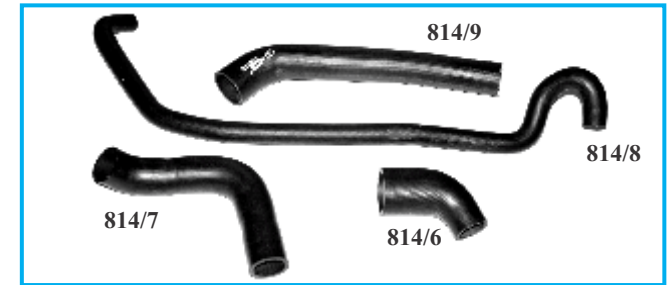

MAHINDRA XYLO 2.2 L

AH 814/6	1	02060N	Hose Rad. Outlet Eng. Side
AH 814/7	2	01430N	Hose Radiator Outlet
AH 814/8	3	01460N	Hose Radiator Bypass
AH 814/9		0304DAM01370N	Hose Assembly Thermostat Inlet Xylo 2.2L 2nd & 3rd Gen, 2.5L Xylo 1st Gen.