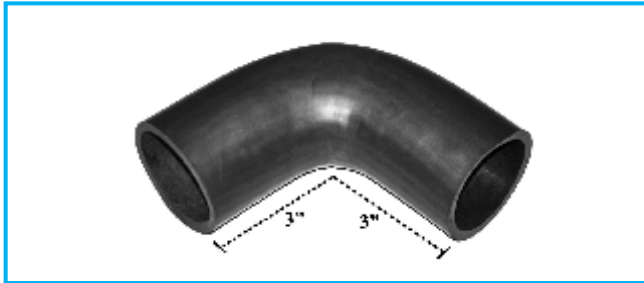

ELBOW HOSES (3" BY 3")

- AH 4301 Elbow Hose, 1" X 1"
- AH 4302 Elbow Hose, 1½" x 1½"
- AH 4303 Elbow Hose, 1¾" X 1¾"
- AH 4304 Elbow Hose, 2" X 2"
- AH 4305 Elbow Hose, 2¼" X 2¼"
- AH 4306 Elbow Hose, 2½" X 2½"
- AH 4307 Elbow Hose, 3" X 3"
- AH 4308 Elbow Hose, 4" X 4"
- AH 4309 Elbow Hose, 5" X 5"