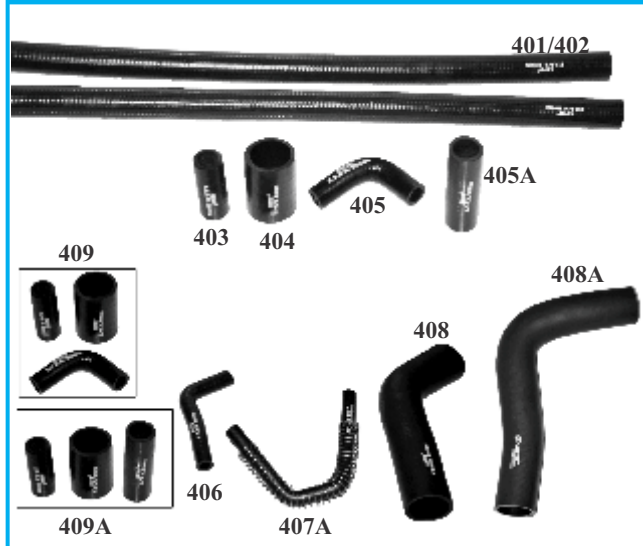

TATA ACE & MAGIC