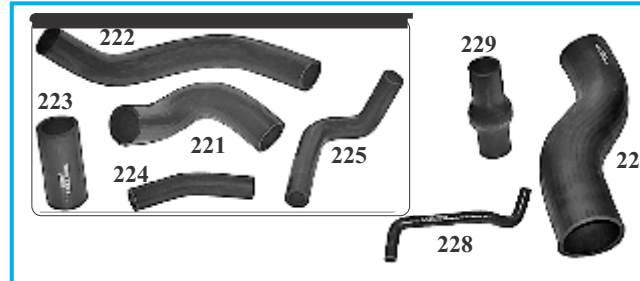

TATA 207 DI RX

- AH 220 Hose Pipe Set (Set of 5 pcs.)
- AH 221 1 Top Hose (Double Bend)
- AH 222 2 Bottom Hose (L-Bend)
- AH 223 3 Cut Piece Hose, (1½" X 4")
- AH 224 / 204 4 Nalki (C-Type, Small)
- AH 225 / 205 5 Nalki Hose (Big)
- AH 227 Air Cleaner Hose (2¾" & 2½")
- AH 228 / 210 Alternator Hose
- AH 229 / 215 Bellow Hose (5¾" Long)