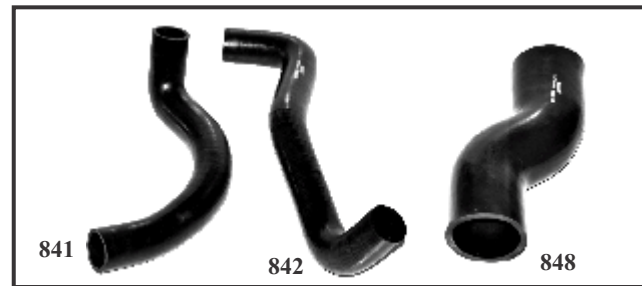

TEMPO TRAVELLER

- AH 840 Hose Pipe Set (Set of 2 pcs.)
- AH 841 1 Small Bend Hose
- AH 842 2 Big Bend Hose
- AH 848 S-Bend, Hose Metal Pipe to Intake