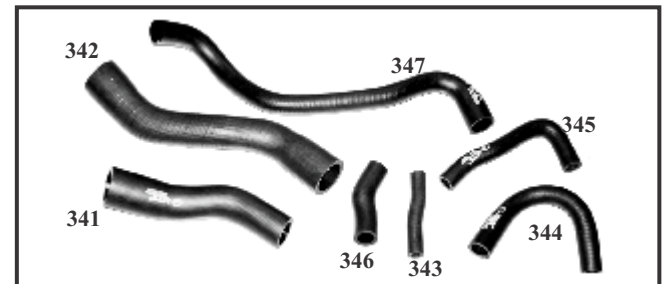

TATA XENON / MOVUS / SUMO GRAND 2.2L

- AH 340 Hose Pipe Set Tata Xenon (Set of 7 Pcs.)
- AH 341 1 5805 Upper Cooling Pipe to Rad.
- AH 342 2 5806 Rad. to Thermostat Hose
- AH 343 3 5810 Bypass Pipe to Thermostat
- AH 344 4 5815 Oil Cooler Outlet Hose
- AH 345 5 5804 Crankcase to Oil Cooler Hose
- AH 346 6 5809 S-Bend Hose
- AH 347 7 5807 Fill Hose Radiator