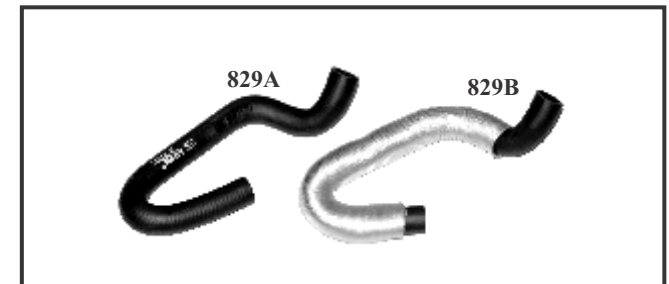

MAHINDRA MAXXIMO

AH 829A	0304DAU00100N	Hose EGR Cooler Water Outlet
AH 829B	0304DAU00100N	Hose EGR Cooler Water Outlet With Aluminum Sleeve