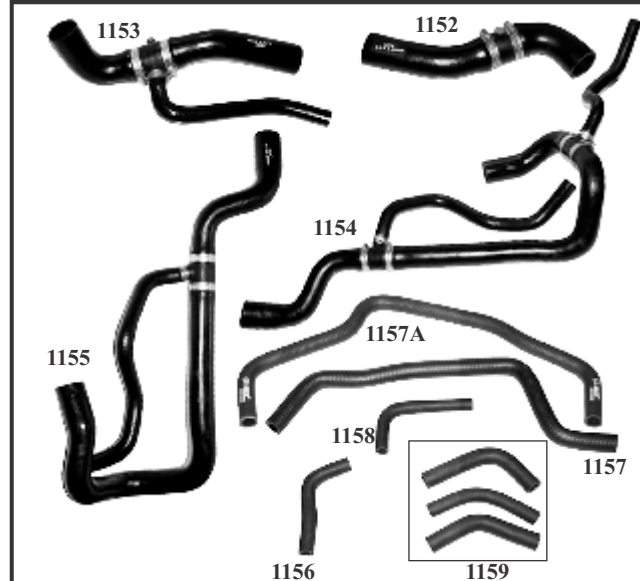

TATA INDICA V1 & V2

TATA INDICA V1 & V2

AH 1150	Hose Pipe Set Indica V1 (Set of 2 pcs.)
AH 1151	Hose Pipe Set Indica V2 (Set of 2 pcs.)
AH 1152	1 Top Hose (Without Nalki) Indica V2 / DLE
AH 1153	2 Top Hose (With Nalki) Indica V1 / DLS
AH 1154	3 Bottom Hose (2 Nalki) Indica V2 / DLS
AH 1155	4 Bottom Hose (1 Nalki) Indica V1 / DLE
AH 1156	Alternator Hose
AH 1157	Power Steering Hose V2
AH 1157A	Power Steering Hose Indica (Long)
AH 1158	Power Steering Hose V1
AH 1159	Tapped Hose (Set of 3 pcs.)