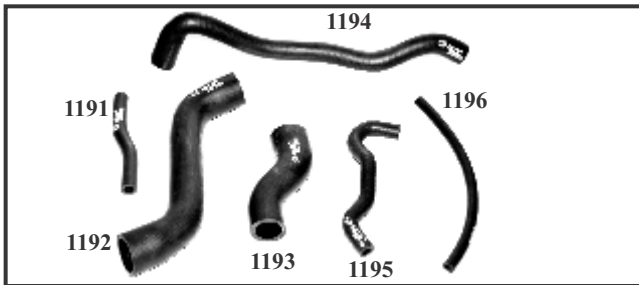

TATA WINGER 2.2L

AH 1190	Hose Pipe Set Tata Winger 2.2L		
AH 1191	1		Reducer S-Bend Hose, 10mm & 12mm id
AH 1192	2		Reducer S-Bend Hose, 1½" & 40mm
AH 1193	3		Reducer S-Bend Hose, 1¼" & 1½"
AH 1194	4		Long Hose With Washer
AH 1195	5		10mm Multi Bend Hose
AH 1196	6		7mm x 11" Oil Hose