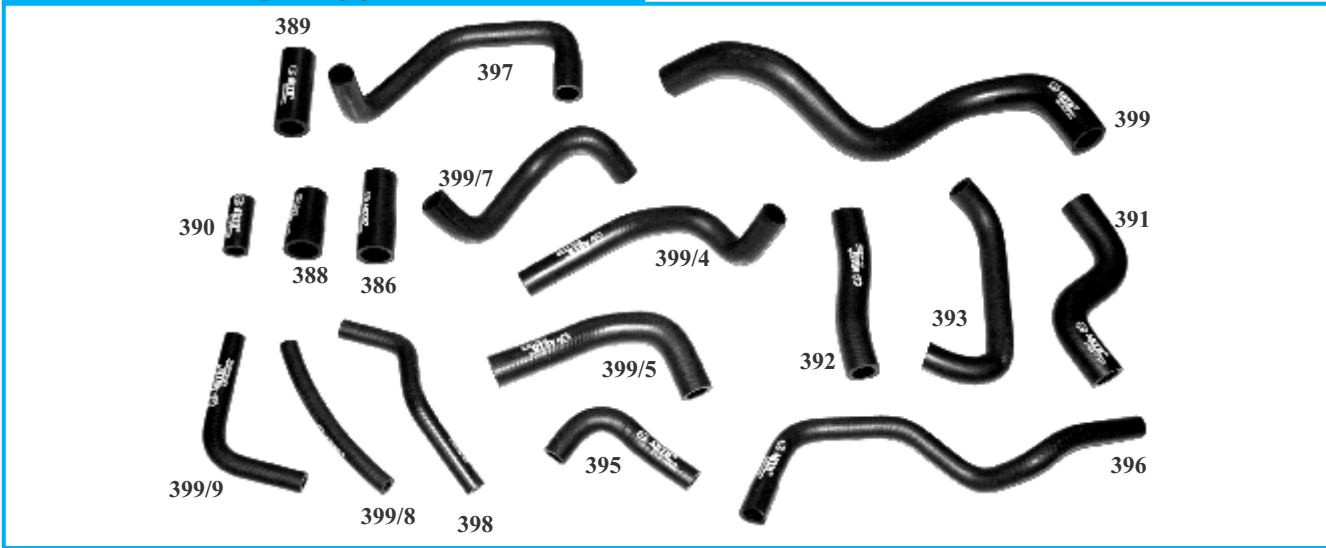

ACE DICOR

ACE DICOR (17 Pcs Kit)

AH 388C	Hose Pipe Set (Set of 17 pcs.)
AH 386	1 5831, Reducer Hose, Big
AH 388	2 5822, Reducer Hose, Small
AH 389	3 5802, Cut Piece Hose, Big
AH 390	4 5810, Cut Piece Hose, Small (5/8" id)
AH 391	5 5829, S-Bend Hose
AH 392	6 5828, Rad. to W.P. Hose
AH 393	7 5825, Double Bend Hose
AH 395	8 5826, L-Bend Hose
AH 396	9 5827, Long Hose
AH 397	10 5836, Blow by Pipe Hose
AH 398	11 5832, Oil Separator to Assembly Pipe End
AH 399	12 5898, Thermostat End Hose
AH 399/4	13 5831, Oil Separator to Assembly Pipe End
AH 399/5	14 5817, Hose Assembly Blow by Pipe
AH 399/7	15 5830, Hose Head cover to Oil Separator
AH 399/8	16 5849, 9mm X 150mm Cut Hose
AH 399/9	17 5833, Oil Sump End to Assembly End Hose, 10mm id.

TATA Ace Gold Petrol / CNG

AH 399/40	Hose Pipe Set Ace Gold BS-6 (Set of 4 pcs.)
AH 399/41	1 Thermostat To Radiator Hose Ace Gold BS-6 (ref. 5735 5010 5808)
AH 399/42	2 Hose Pump Intake Gold BS-6 (ref. 5735 5010 5807)
AH 399/43	3 S- Bend Hose Gold BS-6 (ref. 5735 5010 5805)
AH 399/44	4 L-Bend Hose Gold BS-6 (ref. 5735 5010 5806)

TATA Super Ace BS-4

AH 399/61	1 EGR Cooler Rubber Hose Outlet Super Ace BS-4 (ref. 2797 5010 5826)
AH 399/62	2 Hose Aux Water tank Outlet Super Ace BS-4 (ref. 2797 5010 5895)
AH 399/65	Oil Cooler Hose Pipe (Big) Super Ace
AH 399/66	Oil Cooler Hose Pipe (Small) Super Ace