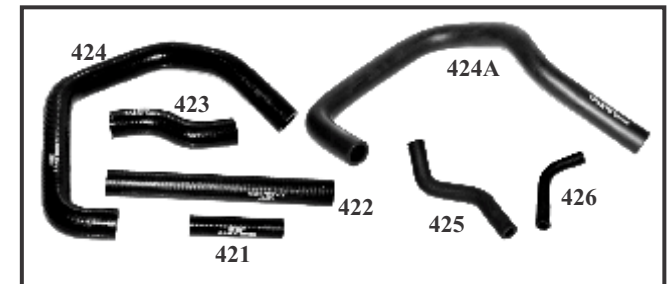

ACE ZIP / IRIS

- AH 420 Hose Pipe Set (Set of 4 pcs.)
- AH 421 1 Water Bypass Tube, Cut Piece, Small
- AH 422 2 Hose, Upper Cooling Line, Cut Piece, Big
- AH 423 3 Hose, W.P. to Intermediate Pipe, S-Bend
- AH 424 4 Long Hose (Lower Cooling Line)

- AH 424A Lower Cooling Line Ace Iris BS-IV

- AH 425 Cylinder Head to EGR Cooler
- AH 426 Fuel Hose Iris BS-IV