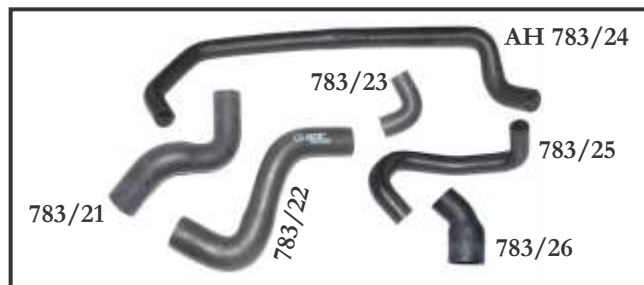

Mahindra Bolero Pickup 1.5L Bs-6

- AH 783/20 Hose Pipe Set Bolero 1.5L BS-6 (6 Pcs Set)
- AH 783/21 1 Hose Rad. Outlet (8110N)
- AH 783/22 2 Radiator Hose Inlet (8100N)(783/1)
- AH 783/23 3 Hose Bypass thermostat End (8360N)
- AH 783/24 4 Hose Radiator Bypass (8090N)
- AH 783/25 5 Hose Degassing Outlet (8080N)
- AH 783/26 6 Reducer Elbow Hose, 35mm & 44mm