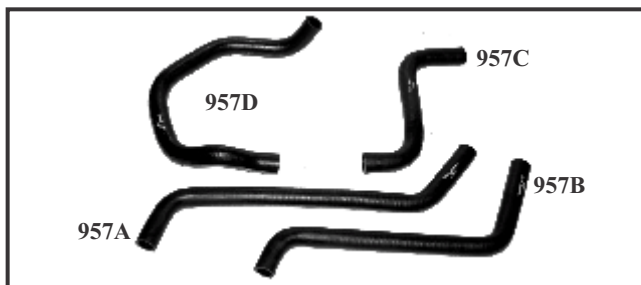

MARUTI EECO / VERSA

1. AH 957 Hose Pipe Set Maruti Eeco (4 pcs.)
   AH 957A 1 Z-Bend Hose, (Big)
   AH 957B 2 Z-Bend Hose, (Medium)
   AH 957C 3 Z-Bend Hose, (Small)
   AH 957D 4 U-Bend Hose