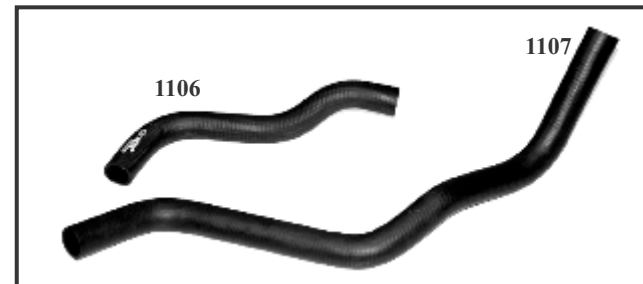

HYUNDAI SANTRO XING

AH 1105	Hose Pipe Set Santro Xing (2 Pcs.)
AH 1106	1. Upper Hose
AH 1107	2. Lower Hose