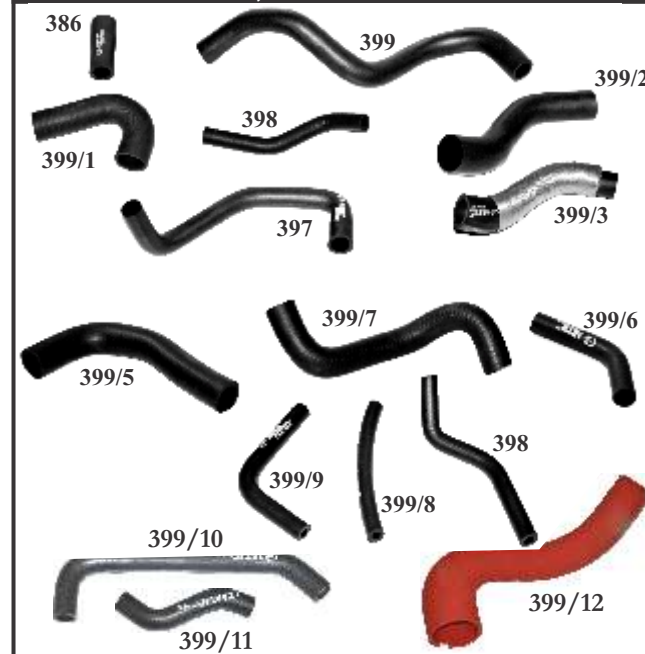

ACE DICOR, MEGA & BS-IV Hoses

ACE DICOR, MEGA & BS-IV Hoses

- AH 385B Hose Pipe Set Ace Dicor & Mega (13 Pcs. Kit)

- AH 386 5831, Reducer Hose, Big
- AH 397 5836, Blow by Pipe Hose
- AH 398 5832, Oil Separator to Assembly Pipe End
- AH 399 5898, Thermostat End Hose
- AH 399/1 5808, Hose Ace BS-IV
- AH 399/2 Intercooler Hose Dicor
- AH 399/3 Intercooler Hose Dicor (ref. 5710 1460 0127) (With Aluminum Sleeve)
- AH 399/5 ref. 5710 0117 5817, Hose Assembly Blow by Pipe
- AH 399/6 ref. 2790 1513 5804, C-Bend Hose
- AH 399/7 ref. 5710 0117 5830, Hose Head cover to Oil Separator
- AH 399/8 ref. 5710 5010 5849, 9mm X 150mm Cut Hose
- AH 399/9 ref. 5710 0117 5833, Oil Sump End to Assembly End Hose, 10mm id.
- AH 399/10 Ace Dicor Hose (ref. 5710 0117 5826)
- AH 399/11 S-Bend Hose Mega (ref. 5710 0117 5827)
- AH 399/12 Intercooler Hose Ace Mega (Silicon, Red)