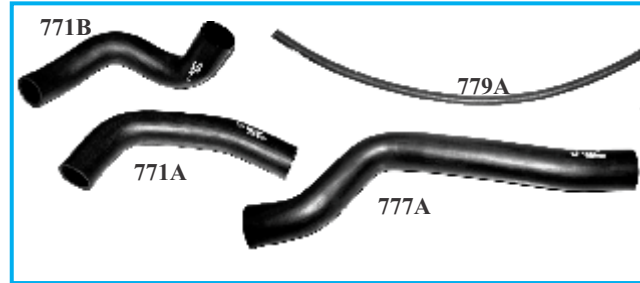

MAHINDRA MAXI TRUCK 2.5L BMT PLUS DI

AH 771C		Hose Pipe Set Maxi Truck BMT Plus (Set of 2 Pcs.)
AH 771A	2320N	1 Top Hose Maxi Truck 2.5L
AH 771B	2330N	2 Outlet Hose Maxi Truck 2.5L (Diesel), Maxi Truck 2.5L BMT Plus
AH 777A		Diesel Tank Hose Bolero SLX
AH 779A	1510N	Hose Rad. to Water Recovery Tank 6mm X 20" Long