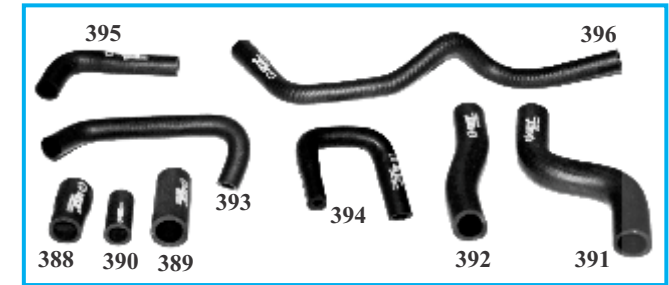

ACE DICOR

- AH 388D Hose Pipe Set Ace Dicor (9 Pcs.)
- AH 388 1 5822, Reducer Hose, Small
- AH 389 2 5802, Cut Piece Hose, Big
- AH 390 3 5810, Cut Piece Hose, Small (⅝" id)
- AH 391 4 5829, S-Bend Hose
- AH 392 5 5828, Rad. to W.P. Hose
- AH 393 6 5825, Double Bend Hose
- AH 394 7 5830, U-Bend Hose
- AH 395 8 5826, L-Bend Hose
- AH 396 9 5827, Long Hose