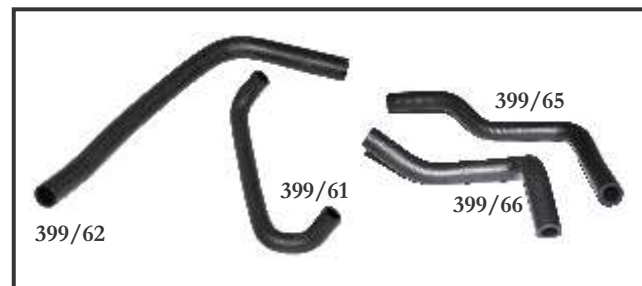

TATA Super Ace BS-4

AH 399/61	1 EGR Cooler Rubber Hose Outlet Super Ace BS-4 (ref. 2797 5010 5826)
AH 399/62	2 Hose Aux Water tank Outlet Super Ace BS-4 (ref. 2797 5010 5895)
AH 399/65	Oil Cooler Hose Pipe (Big) Super Ace
AH 399/66	Oil Cooler Hose Pipe (Small) Super Ace