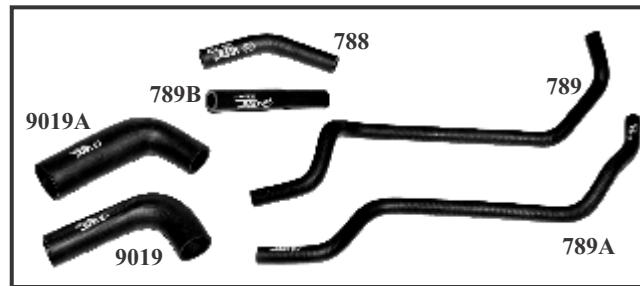

MAHINDRA BOLERO

AH 788		Diesel Pump Return Pipe Bolero / Pickup (8mm & 11mm id.)
AH 789	1810N	Heater Hose Bolero
AH 789A	8000N	Heater Outlet Bolero
AH 789B	5000	Diesel Pipe Bolero
AH 9019	1550000314	Reducer L-Bend Hose
AH 9019A	1550000313A	Reducer L-Bend Hose (32mm and 44mm id.)