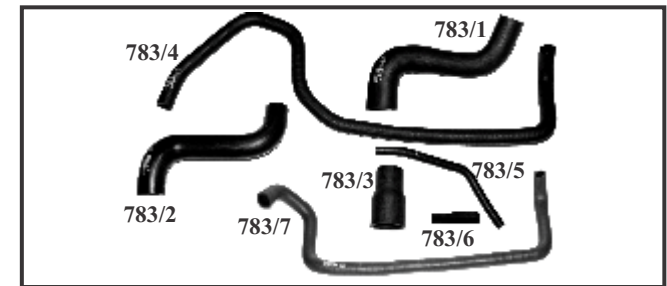

MAHINDRA BOLERO 2nd Gen. 1.5L (Diesel)

AH 783		Hose Pipe Set Bolero 1.5L (Set of 3 Pcs.)
AH 783/1	05920N	1 Radiator Inlet Hose
AH 783/2	05940N	2 Outlet Hose, Radiator Side
AH 783/3	05190N	3 Outlet Hose, Engine Side
AH 783/4	06000N	Hose Degrassing Outlet
AH 783/5	05970N	Hose Degrassing Inlet Rad.
AH 783/6	03710N	Hose Vent Degrassing Tank, Reducer Hose, 7mm & 10mm id.
AH 783/7	05950N	Rad. Bypass Hose