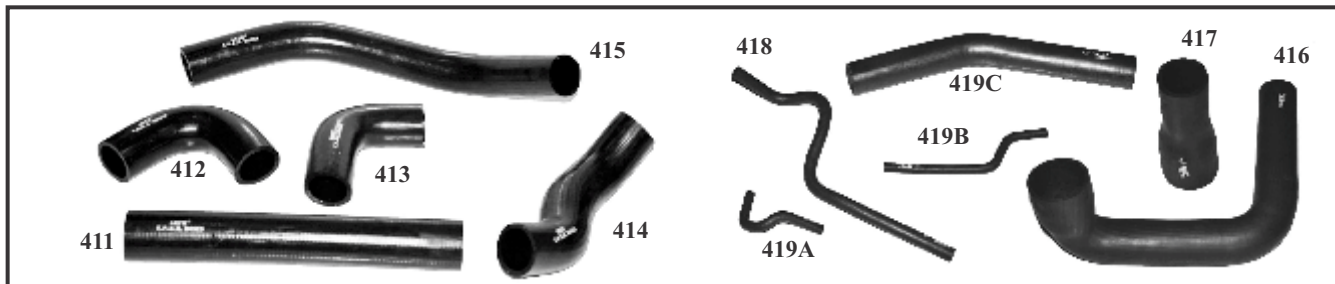

ACE ZIP / IRIS

- AH 420 Hose Pipe Set (Set of 4 pcs.)
- AH 421 1 Water Bypass Tube, Cut Piece, Small
- AH 422 2 Hose, Upper Cooling Line, Cut Piece, Big
- AH 423 3 Hose, W.P. to Intermediate Pipe, S-Bend
- AH 424 4 Long Hose (Lower Cooling Line)

- AH 424A Lower Cooling Line Ace Iris BS-IV

- AH 425 Cylinder Head to EGR Cooler
- AH 426 Fuel Hose Iris BS-IV