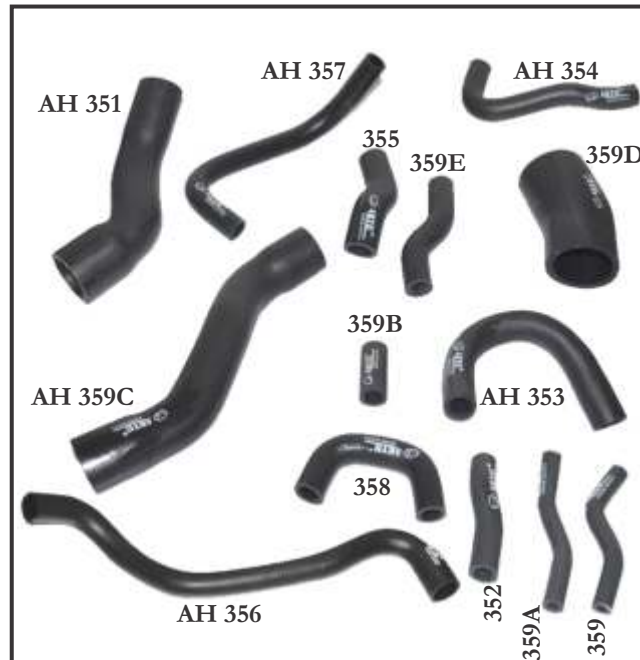

TATA SPACIO / 207 DI

TATA SAFARI DICOR 2.2L

AH 350A	Hose Pipe Set Safari Dicor 2.2L (14 Pcs)		
AH 351	1	5010-5801	Upper Cooling Pipe to Rad.
AH 352	2	2012-5810	Bypass Pipe To Thermostat
AH 353	3	5815	Oil Cooler Outlet Hose
AH 354	4	2012-5804	Crankcase to Oil Cooler Hose
AH 355	5	2012-5809	S-Bend Hose
AH 356	6	5807	Fill Hose Radiator
AH 357	7	5010-5804	Z-Bend Hose
AH 358	8	0117-5802	U-bend Hose, 15mm
AH 359	9	5822	S-Bend Hose, 7mm
AH 359A	10	5010-5823	S-Bend Hose, 7mm
AH 359B	11	2012-5816	Cut piece Hose, 15mm X 57mm
AH 359C	12	5010-5802	Rad. to Thermostat Hose
AH 359D	13	1410-5801	C-Bend Hose, 2" & 2.25"
AH 359E	14	0117-5801	S-Bend Hose, 15mm