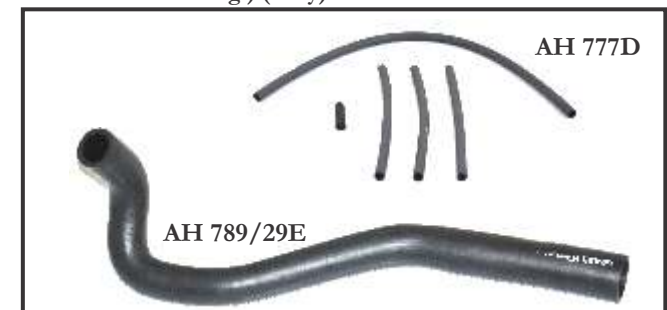

Mahindra Bolero Pickup 1.5L Bs-6

- AH 783/29C Hose Pump Outlet To Exhaust (08420N) Bolero 2nd Gen. 1.5L BS-6
- AH 783/29D Hose Oil Cooler Inlet Bolero 2nd Ge, 1.5L Power Plus, Nuvosport, TUV 300 (05210N)
- AH 783/29E Hose Inter-Cooler Inlet Bolero 2nd Gen. (05900N) 1.5L Power Diesel (AH 789F)
- AH 777D Over flow Pipe set (Set of 5 Pcs.) (1 Pc 335mm + 3 pcs 140mm Petrol Pipe + 1 Plug) (Grey)