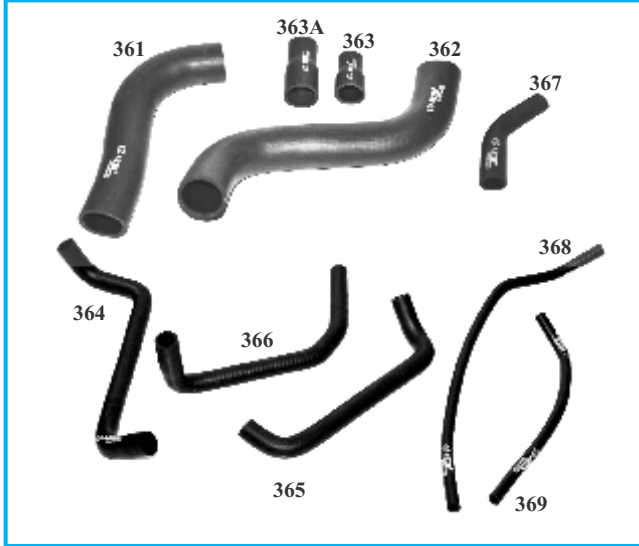

SUPER ACE MINT