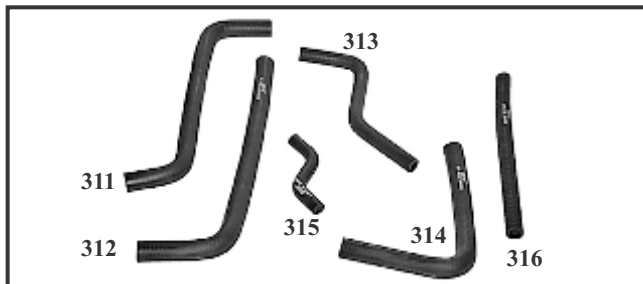

TATA SUMO ALTERNATOR KIT

- AH 310 Alternator Kit (Set of 6 pcs.)
- AH 311 1 Air Breather Hose (Z-Bend, Big)
- AH 312 2 Air Breather Hose (L-Bend, Big)
- AH 313 3 Alternator Hose (S-Bend Hose, Medium)
- AH 314 4 Steering Pipe (J-Bend Hose)
- AH 315 5 Coolent Pipe (S-Bend Hose, Small)
- AH 316 6 Oil Booster Hose (Straight)