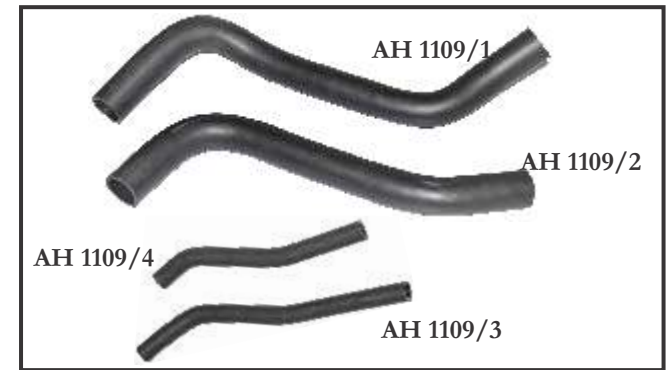

Hyundai Accent (Petrol)

AH 1109 Hose Pipe Set Hyundai Accent (Petrol,2 Pcs)
AH 1109/1 1 Upper Hose
AH 1109/2 2 Lower Hose

AH 1109/3 Heater Hose (Big)
AH 1109/4 Heater Hose (Small)