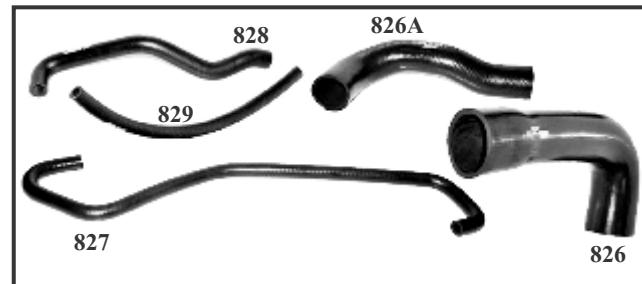

MAHINDRA MAXXIMO

AH 826	Diesel Tank Hose (Loader)		
AH 826A	Diesel Tank Hose (Passenger) (1001AAA0398ON)		
AH 827	Air Breather Hose Maxximo		
AH 828	Hose Assembly Degrassing Tank Outlet (0304DAU00960N)		
AH 829	Hose Oil Sep. Drain Maxximo / Supro BS (NBR) (0304BAU00060N) 9mm id X 21"