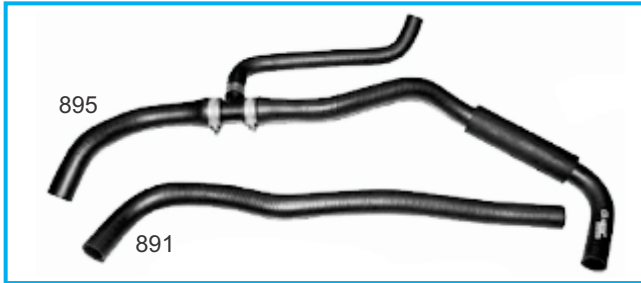

MAHINDRA JEETO

1. AH 890A Hose Pipe Set Mahindra Jeeto (With Fitting)
   AH 891 1. Radiator Inlet Hose (2150N)
   AH 895 2. Radiator Outlet Hose (2320N)