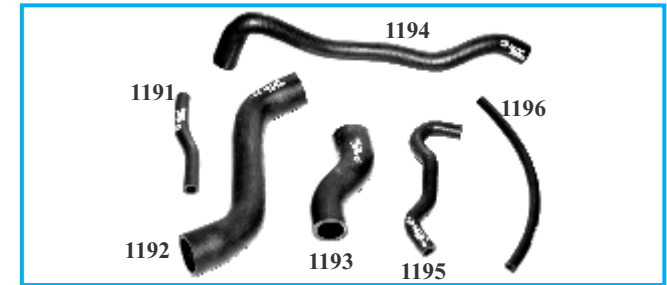

TATA WINGER 2.2L

AH 1190	Hose Pipe Set Tata Winger 2.2L
AH 1191	1 Reducer S-Bend Hose, 10mm & 12mm id
AH 1192	2 Reducer S-Bend Hose, 1½" & 40mm
AH 1193	3 Reducer S-Bend Hose, 1¼" & 1½"
AH 1194	4 Long Hose With Washer
AH 1195	5 10mm Multi Bend Hose
AH 1196	6 7mm x 11" Oil Hose