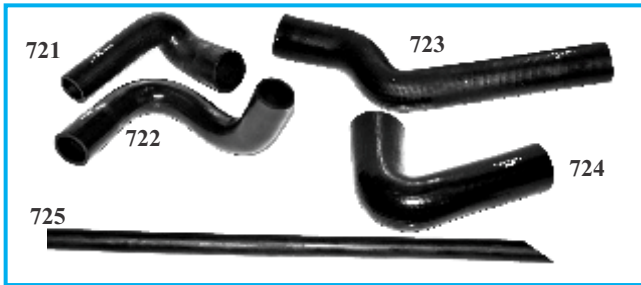

JEEP PEUGEOT 540

AH 720		Hose Pipe Set (Set of 2 pcs.)
AH 721	382	1 Top Hose
AH 722	387	2 Bottom Hose
AH 723/713	378	Diesel Tank Hose 540
AH 724	381	Air Cleaner Hose Peugeot 540
AH 725		Over Flow Pipe (Tapped Hose)