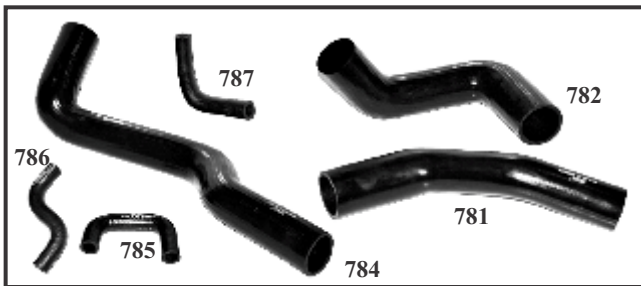

MAHINDRA BOLERO

AH 780		Hose Pipe Set (Set of 2 pcs.)
AH 781	375	1 Top Hose
AH 782	376	2 Bottom Hose
AH 784/764	378/2	Diesel Tank Hose
AH 785		Water Body Hose Bolero (U-Type)
AH 786		Alternator Hose Bolero (S-Bend, 12mm id.)
AH 787		Elbow Hose Bolero Turbo (7mm & 9mm id.)