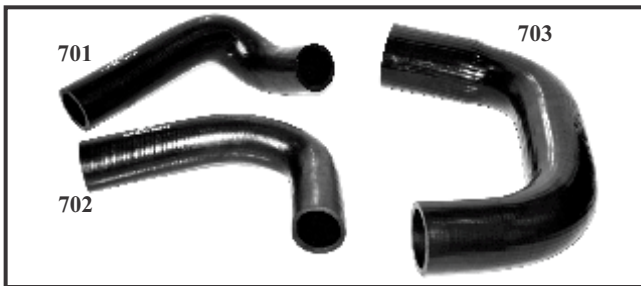

JEEP DIESEL

AH 700		Hose Pipe Set (Set of 2 pcs.)
AH 701/711	373	1 Top Hose (Bend Type)
AH 702	372	2 Bottom Hose (L-Bend)
AH 703	374	Air Cleaner Hose Jeep Diesel

JEEP SINGLE BELT & COMMANDER

AH 710		Hose Pipe Set (Set of 2 pcs.)
AH 711	373	1 Top Hose (Bend Type)
AH 712	266	2 Bottom Hose Jeep Single Belt
AH 713/723	378	Diesel Tank Hose Commander
AH 714	383	Air Cleaner Hose Commander

JEEP S4

AH 715		Hose Pipe Set (Set of 4 pcs.)
AH 716	391	1 Bottom Hose (Big)
AH 717	392	2 Top Hose, S-Bend
AH 718	393	3 Bypass Hose (Double Bend)
AH 719	4	4 Cut Piece Hose, (1" X 4")