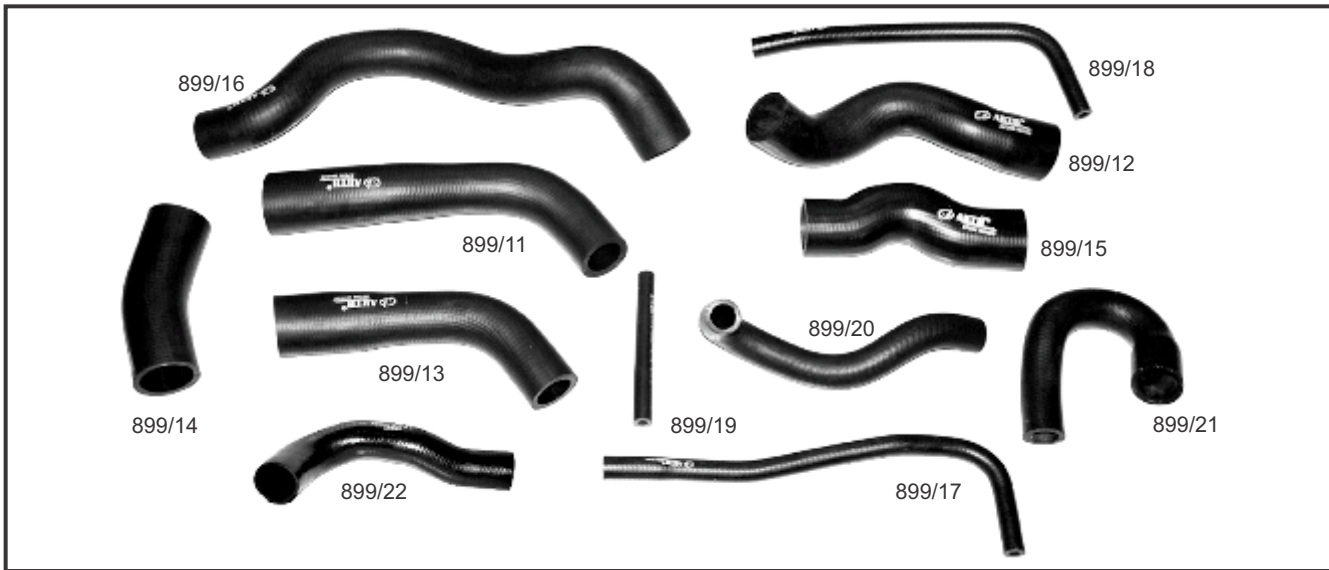

MAHINDRA SUPRO / MINITRUCK (Diesel)

MAHINDRA SUPRO / MINITRUCK (Diesel)

1. AH 899/10 Hose Pipe Set Mahindra Supro (Set of 6 Pcs.)
   AH 899/11 1 0304DAU01560N Outlet Hose Radiator Side
   AH 899/12 2 0304DAU01600N Outlet Hose Engine Side
   AH 899/13 3 0304DAU01540N Hose Radiator Inlet
   AH 899/14 4 0304DAU01740N Radiator Tube Outlet
   AH 899/15 5 0304DAU02410N Radiator Inlet Tube
   AH 899/16 6 0304DAU01810N Hose Assembly Engine
   Outlet
   AH 899/17 0304DAU01480N Vent Hose Radiator Inlet
   AH 899/18 0304DAU01970N Hose Vent Degrassing to
   Tube
   AH 899/19 0304DAU01840N Hose Assembly Air Vent
   Engine
   AH 899/20 0304DAU01790N Hose Assembly Degrassing
   Tank Outlet
   AH 899/21 0304DAU01730N Hose Thermostat Bypass
   AH 899/22 1001AAA03980N Hose Fuel Tank to Filler
   Neck Supro 0.9L LX,
   Minivan, Supro Cargo Van
   & Supro Minitruck