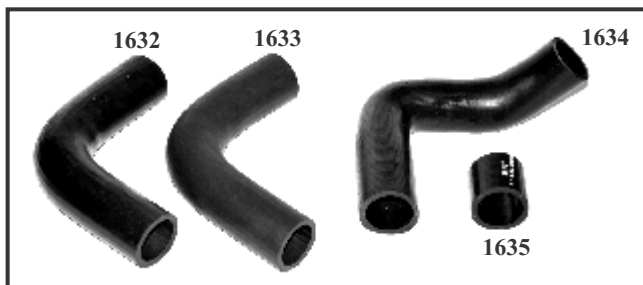

ESCORTS M-SERIES

AH 1631		Hose Pipe Set (Set of 4 Pcs.)
AH 1632	1	408 Hose Thermostat
AH 1633	2	408 Hose Thermostat
AH 1634	3	407 Top Hose
AH 1635	4	Cut Piece Hose, Small (1½" X 1¾")