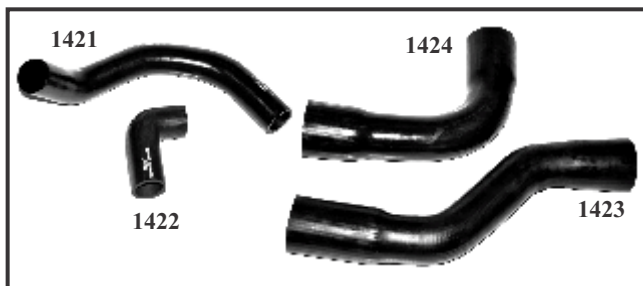

SONALIKA 750 / ITL ENGINE

AH 1420	Hose Pipe Set (4 pcs.)		
AH 1421	1		Bottom Hose
AH 1422	2		L-Bend Hose, Top
AH 1423	3	449/1	Air Cleaner Hose S-Bend, (Both side washer)
AH 1424	4	449/2	Air Cleaner Hose C-Bend (Both side washer)