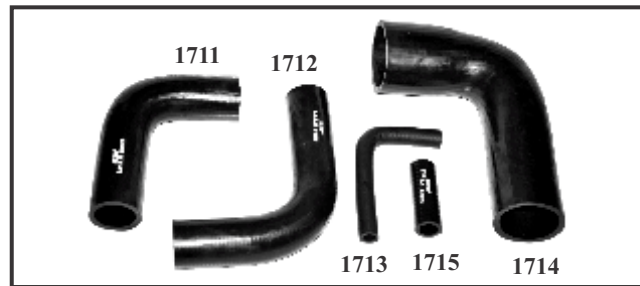

INTERNATIONAL D-444 / 434 N/M

- AH 1710 Hose Pipe Set (Set of 5 pcs.)
- AH 1711 1 261/1 Top Hose
- AH 1712 2 259/1 Bottom Hose (S-Bend)
- AH 1713 3 260 Nalki Hose (L-Bend)
- AH 1714 4 194 Air Cleaner Hose
- AH 1715 5 262/1 Hydraulic Hose, (3/4" X 3")