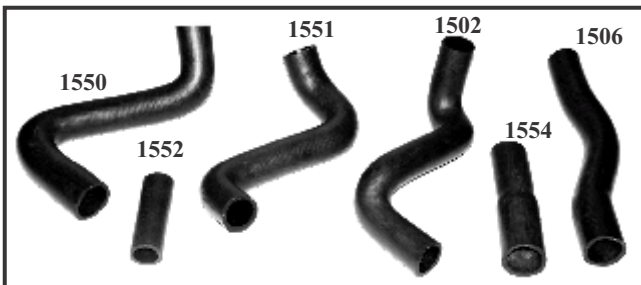

SWARAJ 735 & 744 XM MODELS

AH 1549		Hose Pipe Set Swaraj XM (Set of 6 Pcs.)
AH 1502	1	Bottom Hose (S-Bend), Big (401)
AH 1506	2	Eng. To Rad. Hose (404 New)
AH 1550	3	Radiator to W.P. XM
AH 1551	4	Hose Pipe Swaraj XM
AH 1552	5	Cut Piece Hose, (1" X 4")
AH 1554	6	Reducer Hose, (1⅝" & 1½" - 5" Long)