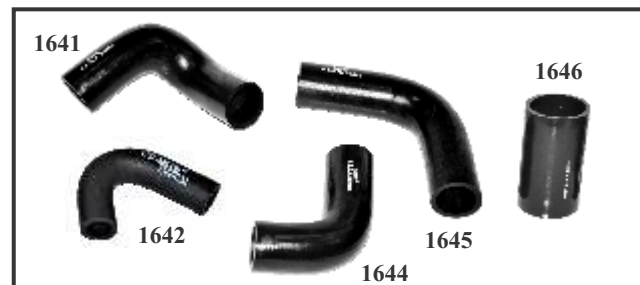

ESCORTS POWERTRAC

AH 1640		Hose Pipe Set (Set of 4 Pcs.)
AH 1641	1	393 Double Bend Hose
AH 1642	2	632 U-Bend Hose
AH 1644	3	261 Top Hose
AH 1645	4	408 Bottom Hose
AH 1646	5	Cut Piece Hose, (2¼" X 6")