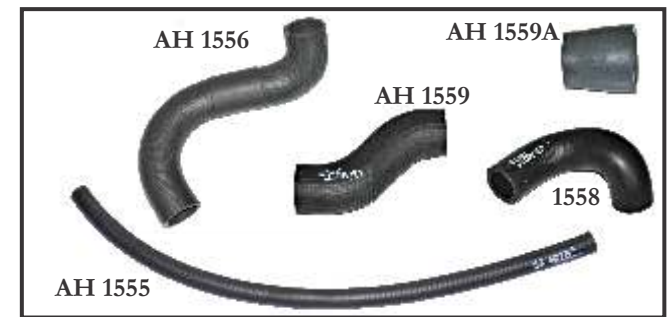

SWARAJ

AH 1555	P295006D	Fuel Pump To Fuel Tank 6mm X 26.50" (NBR)
AH 1556	P219411A	Swaraj 735 XM Hose
AH 1557	P280979	Suction Hose, 1" X 4" (Thick)
AH 1558	P219225A	Hose Manifold. Water Inlet to W.P.
AH 1559	P10001149	S-Bend Hose, id 1.50"
AH 1559A		Reducer Hose Swaraj 35mm & 42mm id